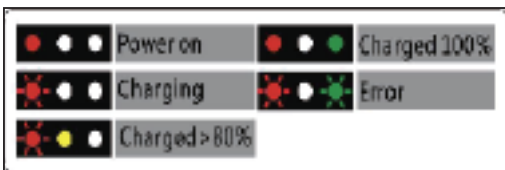

LITHIUM ION BATTERIES & BATTERY CHARGERS

Charge Stations: ESB-CHG70, ESB-CHG80, ESB-CHG80/1950B

Rechargeable Batteries: ESB-18VL1950(B), ESB-18VL3000B/C, ESB-18VL3900

Lithium-Ion Batteries

High performance lithium-ion batteries allow the ESB6 Series Screwdrivers to perform a high quantity of fastening cycles between charges. In some instances, two battery sizes are available - a standard (1950 mAh) battery and an extended life (3900 mAh) battery.

Display Description

Li-Ion Battery Model Number	Rating (mAh)	Use with tool models	Dim (mm)(in) L x W x H	Weight (g)(lbs)
ESB-14VL3000	3000	Refer to Screwdriver Model Chart	107 x 75 x 43(mm) 4.2 x 2.9 x 1.7(in)	320g/0.7lbs
ESB-18VL3000B/C	3000		92 x 75 x 70(mm) 3.6 x 3.0 x 2.4(in)	430g/1lbs
ESB-18VL1950	1950		119 x 90 x 40(mm) 4.7 x 3.5 x 1.6(in)	430g/1lbs
ESB-18VL3900	3900		119 x 90 x 59(mm) 4.7 x 3.5 x 1.6(in)	720g/1.6 lbs